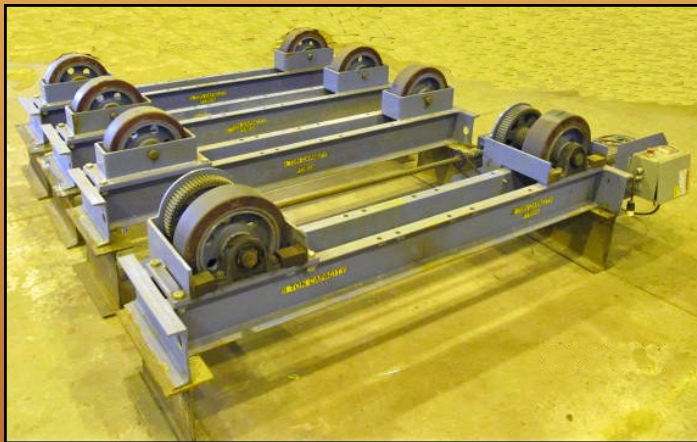

TEAM Industries, Inc. Tank Roll/Idler Rentals

Various Models Available

Drive Roll Capacity: 5 Ton

Load Diameter Range: 4" -144"

Idler Load Capacity: 5 Ton

TEAM Industries, Inc.
1200 Maloney Road
Kaukauna, WI 54130
(920) 766-7977
www.weldpositioner.com
For more information email:
lebben@teamind.com